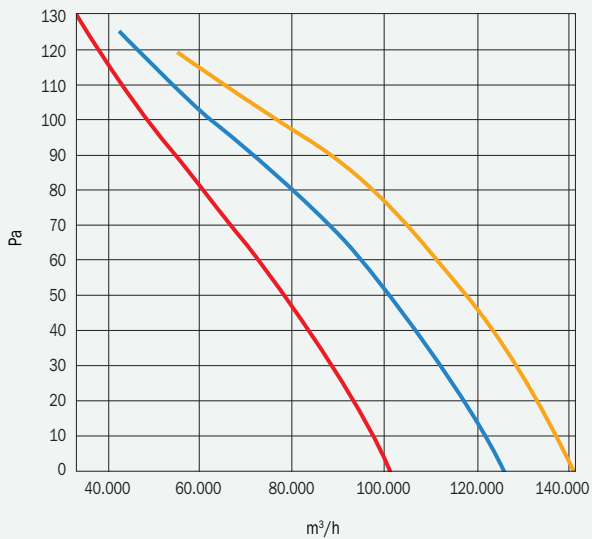

AXIAL WINDER / AXITUB WINDER /
AXITUB PIROS WINDER / PIROS BOX WINDER

- 4-1250T-6 15 kW
- 4-1250T-6 22 kW
- 4-1250T-6 30 kW