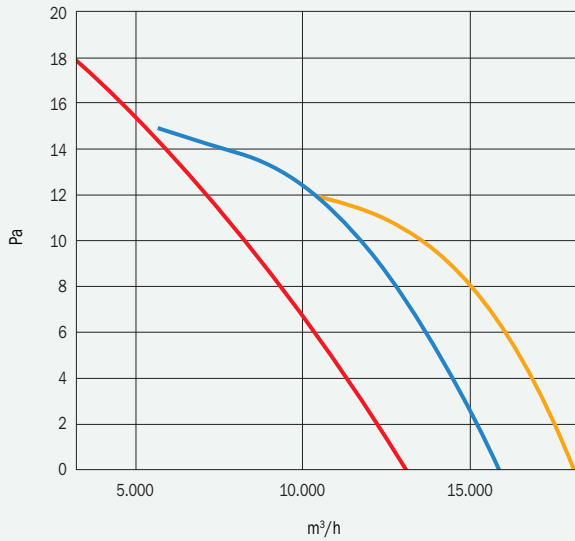

- 4-800T-6 3,0 kW
- 4-800T-6 4,0 kW
- 4-800T-6 5,5 kW

CURVA CARACTERÍSTICA / PERFORMANCE DATA / COURBES / KENNLINIE

AXIAL WINDER / AXITUB WINDER /
AXITUB PIROS WINDER / PIROS BOX WINDER

- 4-900T-6 4,0 kW
- 4-900T-6 5,5 kW
- 4-900T-6 7,5 kW

AXIAL WINDER / AXITUB WINDER /
AXITUB PIROS WINDER / PIROS BOX WINDER

- 4-1000T-6 7,5 kW
- 4-1000T-6 11 kW
- 4-1000T-6 15 kW

AXIAL WINDER / AXITUB WINDER /
AXITUB PIROS WINDER / PIROS BOX WINDER

- 4-1250T-6 15 kW
- 4-1250T-6 22 kW
- 4-1250T-6 30 kW

AXIAL WINDER / AXITUB WINDER /
AXITUB PIROS WINDER / PIROS BOX WINDER

- 6-560T-4 0,37 kW
- 4-560T-4 0,55 kW

CURVA CARACTERÍSTICA / PERFORMANCE DATA / COURBES / KENNLINIE

AXIAL WINDER / AXITUB WINDER /
AXITUB PIROS WINDER / PIROS BOX WINDER