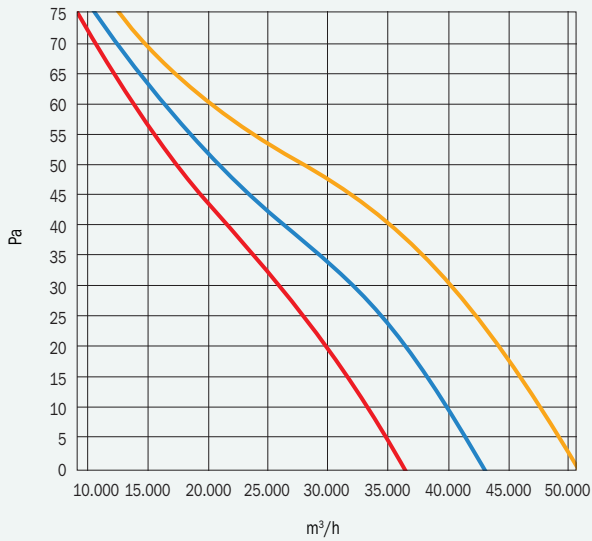

CURVAS CARACTERÍSTICAS / PERFORMANCE DATA / COURBES / KENNLINIEN

AXIAL WINDER / AXITUB WINDER /
AXITUB PIROS WINDER / PIROS BOX WINDER

- 4-560T-4 0,55 kW
- 4-560T-4 0,75 kW
- 4-560T-4 1,1 kW

AXIAL WINDER / AXITUB WINDER /
AXITUB PIROS WINDER / PIROS BOX WINDER

- 4-630T-4 0,75 kW
- 4-630T-4 1,1 kW
- 4-630T-4 1,5 kW

AXIAL WINDER / AXITUB WINDER /
AXITUB PIROS WINDER / PIROS BOX WINDER

- 4-710T-6 1,1 kW
- 4-710T-6 1,5 kW
- 4-710T-6 2,2 kW

AXIAL WINDER / AXITUB WINDER /
AXITUB PIROS WINDER / PIROS BOX WINDER

- 4-800T-6 3,0 kW
- 4-800T-6 4,0 kW
- 4-800T-6 5,5 kW

CURVA CARACTERÍSTICA / PERFORMANCE DATA / COURBES / KENNLINIE

AXIAL WINDER / AXITUB WINDER /
AXITUB PIROS WINDER / PIROS BOX WINDER

- 4-900T-6 4,0 kW
- 4-900T-6 5,5 kW
- 4-900T-6 7,5 kW