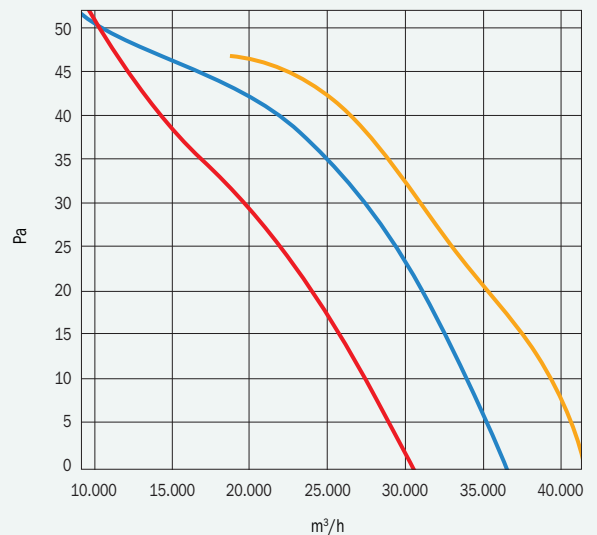

AXIAL WINDER / AXITUB WINDER /
AXITUB PIROS WINDER / PIROS BOX WINDER

- 4-800T-6 3,0 kW
- 4-800T-6 4,0 kW
- 4-800T-6 5,5 kW