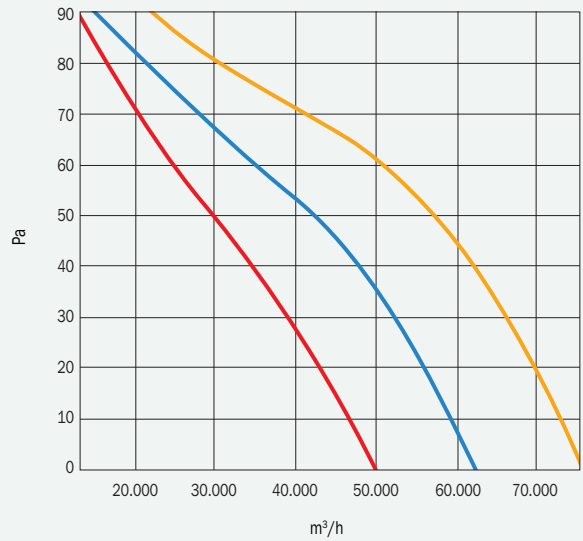

AXIAL WINDER / AXITUB WINDER /
AXITUB PIROS WINDER / PIROS BOX WINDER

- 4-1000T-6 7,5 kW
- 4-1000T-6 11 kW
- 4-1000T-6 15 kW