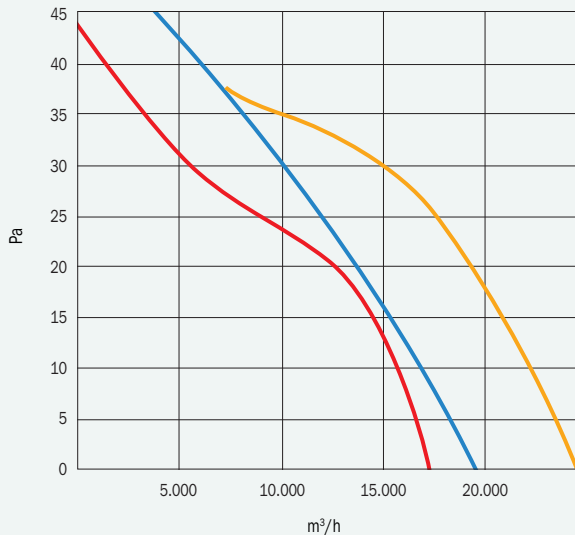

AXIAL WINDER / AXITUB WINDER /
AXITUB PIROS WINDER / PIROS BOX WINDER

- 4-710T-6 1,1 kW
- 4-710T-6 1,5 kW
- 4-710T-6 2,2 kW