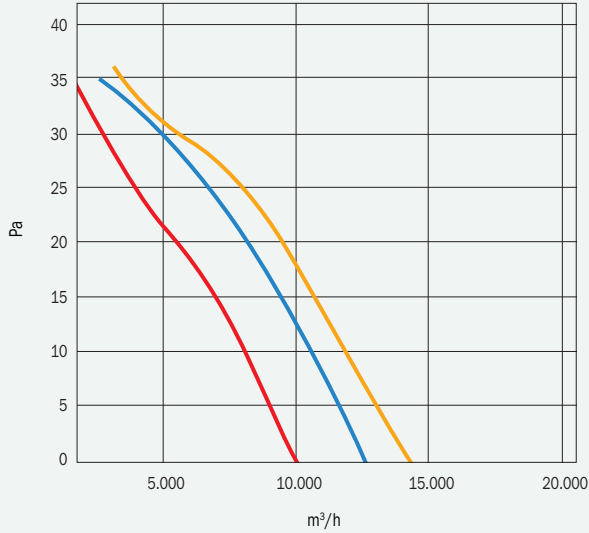

CURVAS CARACTERÍSTICAS / PERFORMANCE DATA / COURBES / KENNLINIEN

AXIAL WINDER / AXITUB WINDER /
AXITUB PIROS WINDER / PIROS BOX WINDER

- 4-560T-4 0,55 kW
- 4-560T-4 0,75 kW
- 4-560T-4 1,1 kW

AXIAL WINDER / AXITUB WINDER /
AXITUB PIROS WINDER / PIROS BOX WINDER

- 4-800T-6 3,0 kW
- 4-800T-6 4,0 kW
- 4-800T-6 5,5 kW

CURVA CARACTERÍSTICA / PERFORMANCE DATA / COURBES / KENNLINIE

AXIAL WINDER / AXITUB WINDER /
AXITUB PIROS WINDER / PIROS BOX WINDER

- 4-900T-6 4,0 kW
- 4-900T-6 5,5 kW
- 4-900T-6 7,5 kW