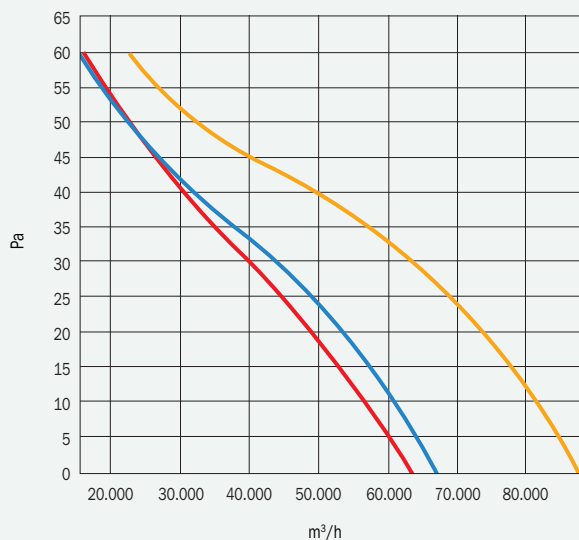

CURVA CARACTERÍSTICA / PERFORMANCE DATA / COURBES / KENNLINIE

AXIAL WINDER / AXITUB WINDER /
AXITUB PIROS WINDER / PIROS BOX WINDER

- 6-1250T-6 5,5 kW
- 6-1250T-6 7,5 kW
- 6-1250T-6 11 kW