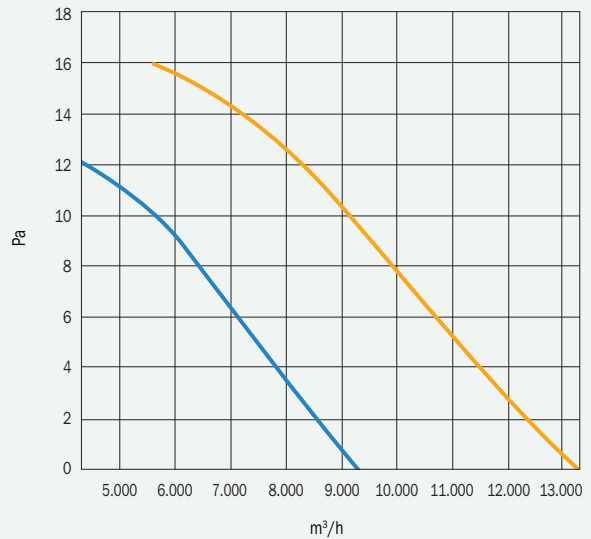

- 4-800T-6 3,0 kW
- 4-800T-6 4,0 kW
- 4-800T-6 5,5 kW

CURVA CARACTERÍSTICA / PERFORMANCE DATA / COURBES / KENNLINIE

AXIAL WINDER / AXITUB WINDER /
AXITUB PIROS WINDER / PIROS BOX WINDER

- 4-900T-6 4,0 kW
- 4-900T-6 5,5 kW
- 4-900T-6 7,5 kW

AXIAL WINDER / AXITUB WINDER /
AXITUB PIROS WINDER / PIROS BOX WINDER

- 4-1000T-6 7,5 kW
- 4-1000T-6 11 kW
- 4-1000T-6 15 kW

AXIAL WINDER / AXITUB WINDER /
AXITUB PIROS WINDER / PIROS BOX WINDER

- 4-1250T-6 15 kW
- 4-1250T-6 22 kW
- 4-1250T-6 30 kW

AXIAL WINDER / AXITUB WINDER /
AXITUB PIROS WINDER / PIROS BOX WINDER

- 6-560T-4 0,37 kW
- 4-560T-4 0,55 kW

CURVA CARACTERÍSTICA / PERFORMANCE DATA / COURBES / KENNLINIE

AXIAL WINDER / AXITUB WINDER /
AXITUB PIROS WINDER / PIROS BOX WINDER